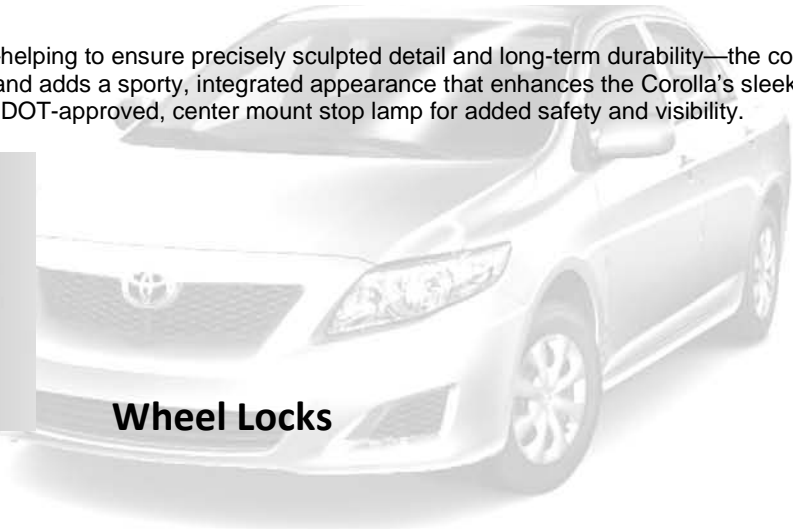

Wheel Locks

$65

Tinted Windows (3 Panels)

$335